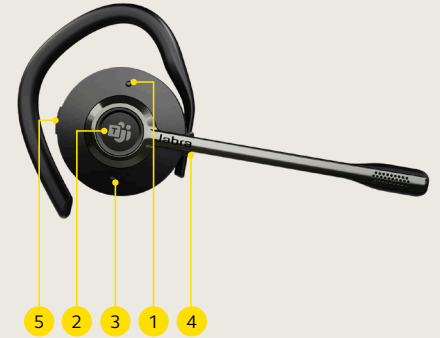

²Battery life for stereo and mono models is up to 13 hours. Battery life for convertible model is up to 9 hours.

³Stereo and mono variants. Not recommended for convertible model.

HOW TO SET UP

Plug the pre-paired Jabra Link 400 into a USB port on your computer

CHOICE OF WEARING STYLES

Choose from stereo, mono and convertible variants

HOW TO USE

- 1 Push x1
- 2 Push x1
- 3 Push x1
- 4 Charging port
- 5 Push x1 during a call

For more details check jabra.com/help/engage55SE