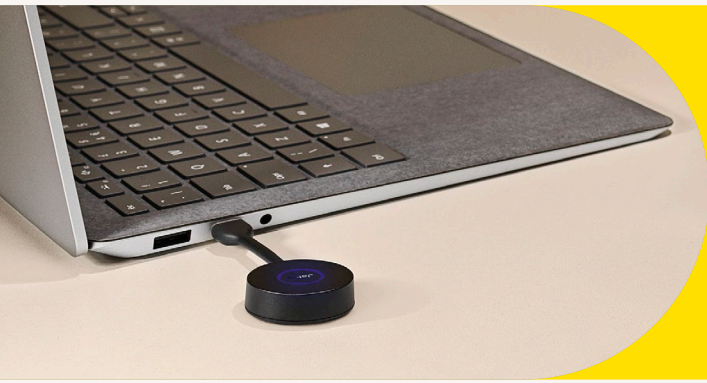

FLEXIBLE, PORTABLE, DURABLE

Unlike traditional USB adapters, the Link 400 has a unique, bendable design that delivers extra durability – reducing the risk of damage if you happen to leave it plugged into your laptop when you move around. It's also compatible with our award-winning Engage DECT headsets.¹ **Fancy a change of scenery? Engage 55 SE is ready.**

LIGHTWEIGHT COMFORT

Engage 55 SE is lightweight and engineered to feel non-clamping, avoiding discomfort and heat build-up. This means that even when you're in back-to-back calls all day, you can rely on your headset to help you stay cool and comfortable. **Because nobody likes uncomfortable conversations.**

¹Firmware upgrade required. Engage DECT headsets are compatible with all Link 400 variants. The full Microsoft Teams certified experience is only available when the Link 400 MS is used with the Engage 55 SE MS headset.

CHOICE OF WEARING STYLES

Choose from stereo, mono and convertible variants

HOW TO USE

- 1 Push x1
- 2 Push x1
- 3 Push x1
- 4 Charging port
- 5 Push x1 during a call

For more details check jabra.com/help/engage55SE