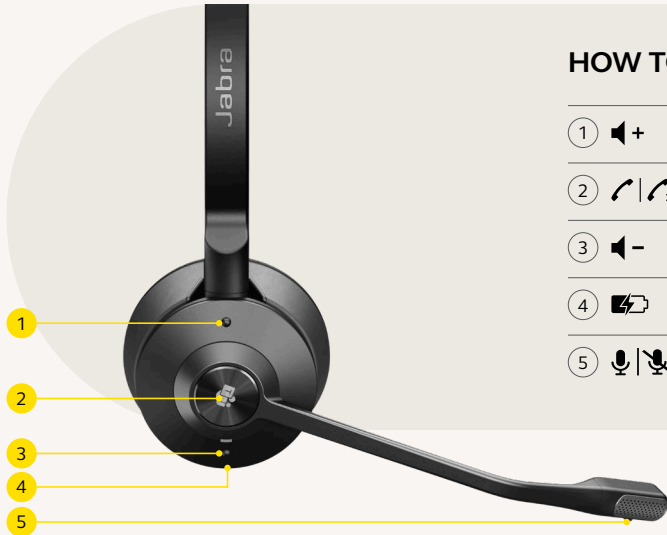

²Battery life for stereo and mono models is up to 13 hours. Battery life for convertible model is up to 9 hours.

³Stereo and mono variants. Not recommended for convertible model.

HOW TO SET UP

Plug the pre-paired Jabra Link 400 into a USB port on your computer

CHOICE OF WEARING STYLES

Choose from stereo, mono and convertible variants

HOW TO USE

- 1 Push x1
- 2 Push x1
- 3 Push x1
- 4 Charging port
- 5 Push x1 during a call

For more details check jabra.com/help/engage55SE